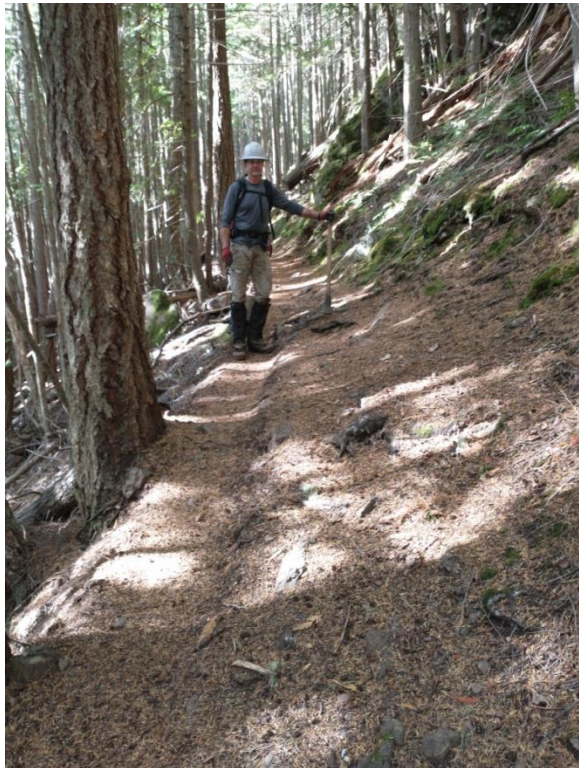

upper section that needs repair