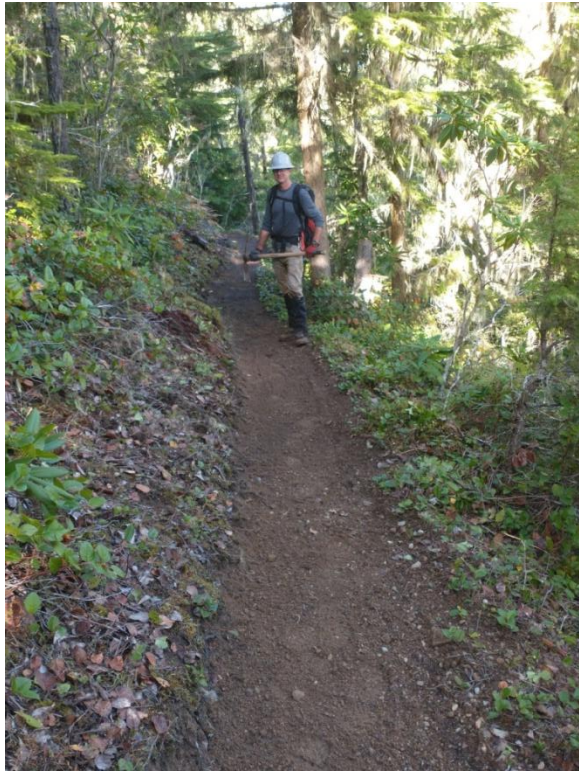

TRAIL CREW NOTES

20 October 2023

Location: Deer Ridge Trail (846), ONF

Crew members:

Mike Bonomo

David Graves

Joanne Graves

Jim Johannes

Martin Knowles

Bill Mueller

LaVonne Mueller

Hours on job: 49

- Objective(s) for the day:
 - Brush lower trail as far up as possible
 - Rebench lower trail as far up as possible
- Task(s) accomplished:
 - Brushed and cleaned first 0.5 mile of the trail.
 - Cut out trees overhanging trail and in horse corridor
 - Cleared drainage features on first 1.5 miles of trail.
 - Rebenched 600 feet of trail along the first 1.5 miles of trail.
 - Built rock wall to hold failing trail on inside hill corner.
 - Cleared large boulders that fell on the trail and impede stock passage.
 - Roughed in restored boot path on one section of trail that has moved downslope, creating 3ft step in trail.
- Task(s) remaining:
 - There are several sections on the lower three miles that need to be rebenched to bring the trail back to its proper width.
 - There are at least three sections (all about 20ft long) where the trail has moved downslope and is on the soft edge of the hill.
 - The lower section has rock on the upper edge but there appears to be sufficient width to move the trail six feet up the hill with minimum rock work. (see photo). Finish benching upper
 - The middle section can likely be rebenched into the hill to restore it.
 - The upper section can be moved uphill via a rubble wall to hold fill dirt for raising the tread two feet to the old level.
 - There's one short 100ft section about 1.5 miles up that needs salal and Oregon grape brushed back. Manual brushing or a cordless hedge trimmer would be sufficient.

trail brushed by Martin, Mike, Bill,
LaVonne, & Joanne.
(Jim there just for scale.)

Failing trail with seasonal stream running over

Buttressed by rock wall and refilled

Impeding boulders smashed and removed from trail

upper section that needs repair

rough bypass of lower section that's moved down-slope and ends in 3ft step